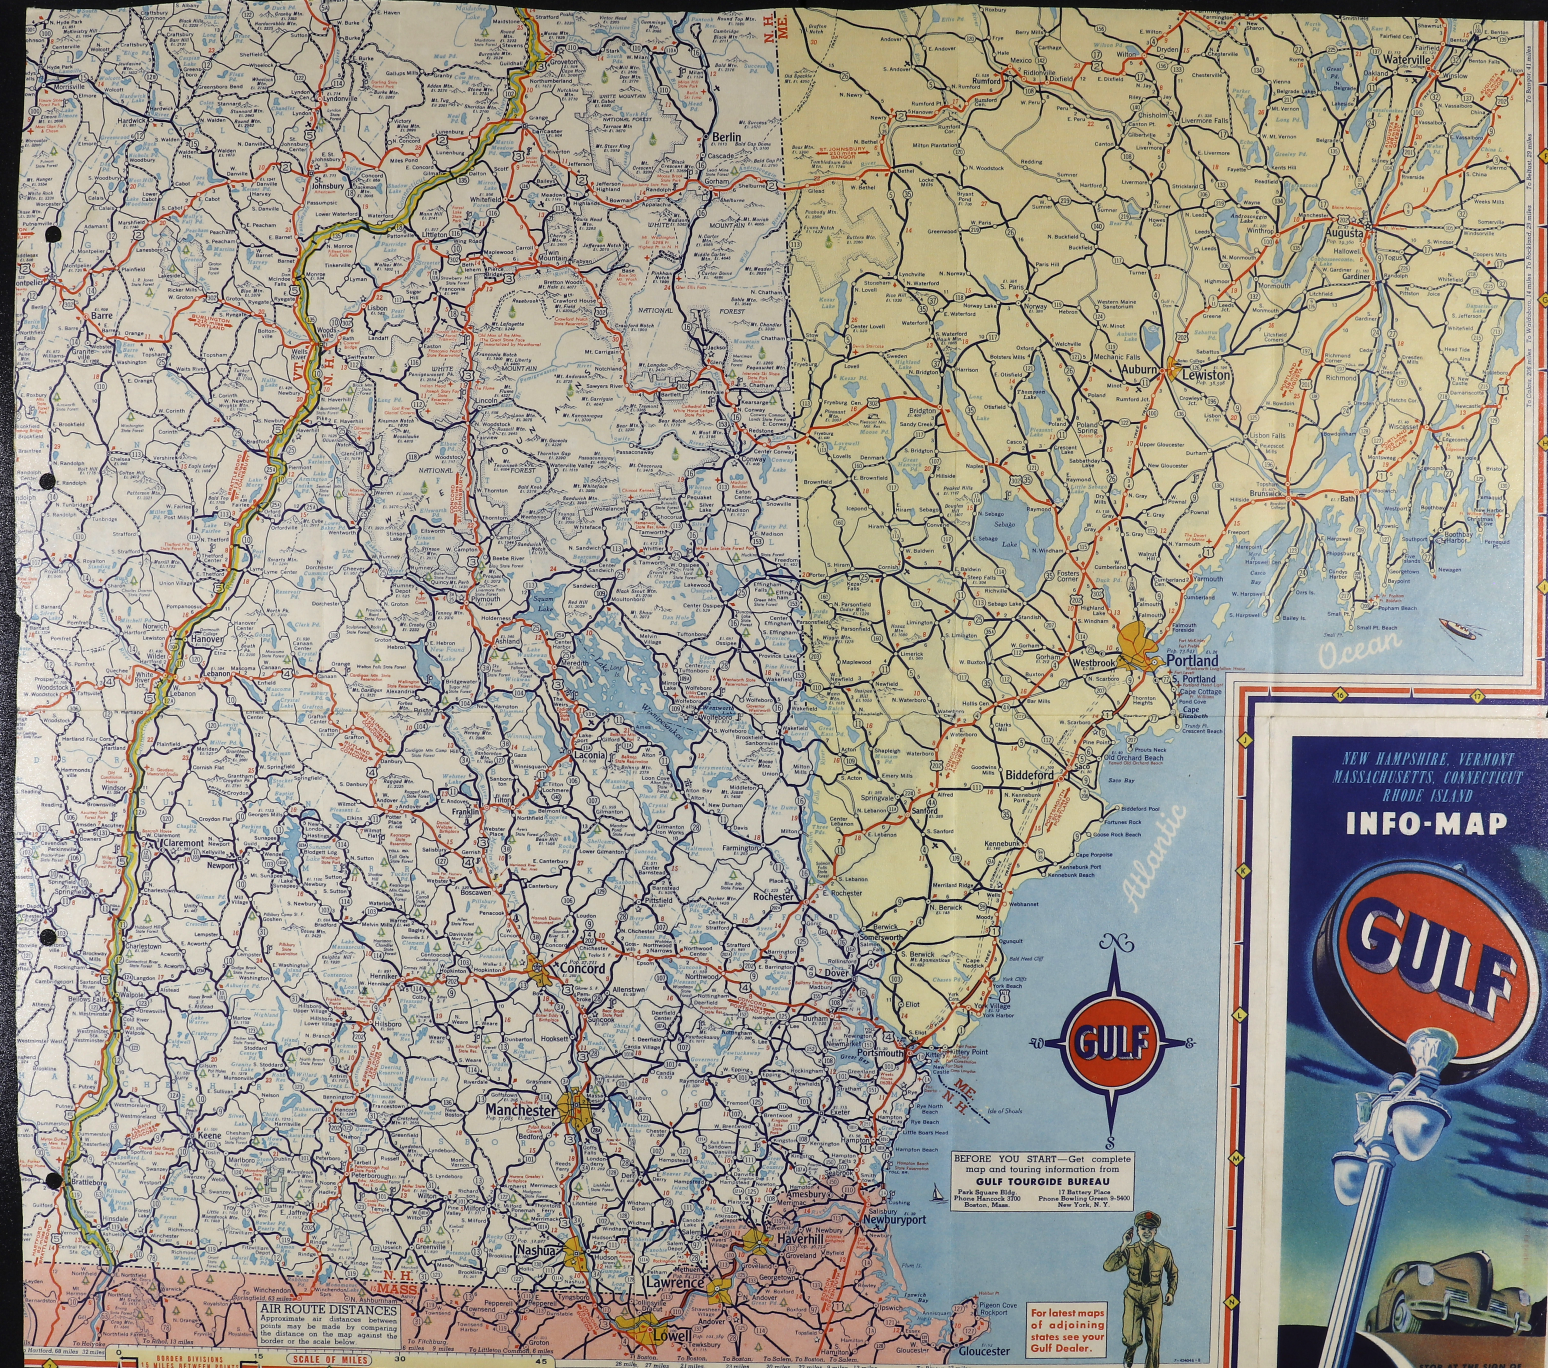

AIR ROUTE DISTANCES
Approximate air distances between points may be made by comparing the distance on the map against the border of the scale below.

0	10	20	30	40	50
0 miles	10 miles	20 miles	30 miles	40 miles	50 miles